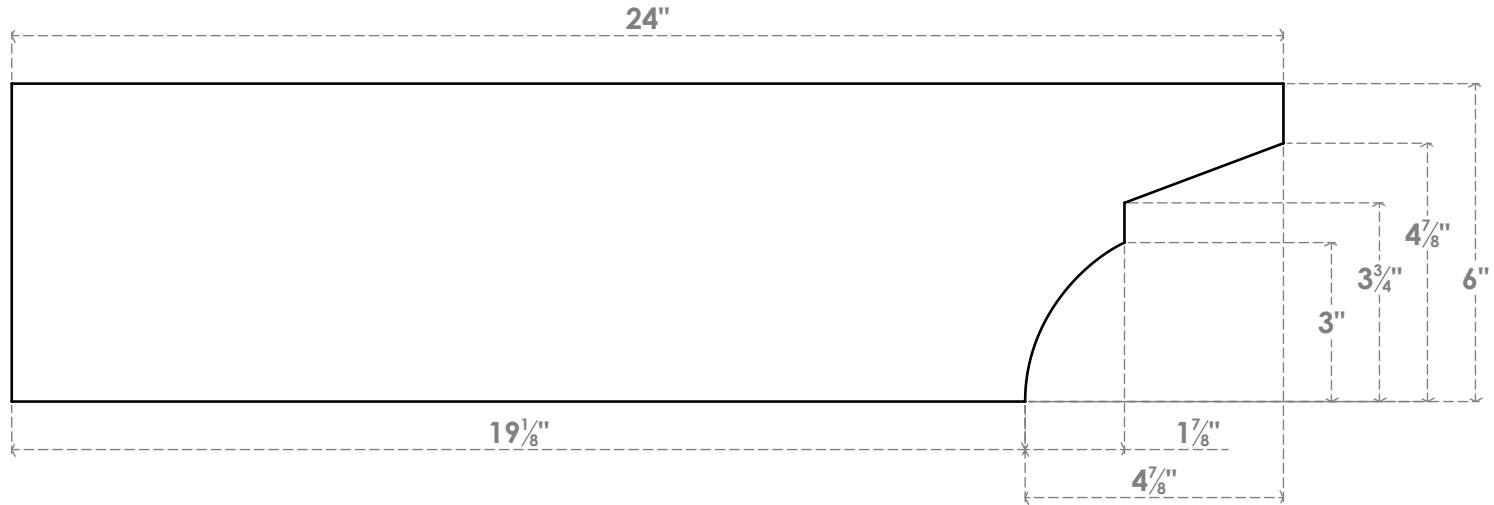

RFTP03X06X24MON

3"W X 6"H X 24"L MONTEREY ARCHITECTURAL GRADE PVC RAFTER TAIL

SIDE PROFILE

FRONT PROFILE

ISOMETRIC

EKENA MILLWORK
 2300 WEST MAIN ST.
 CLARKSVILLE, TX 75426
 TOLL FREE: 866-607-0453
 WWW.EKENAMILLWORK.COM