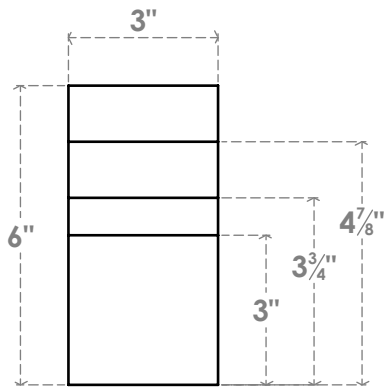

RFTP03X06X24MON

3"W X 6"H X 24"L MONTEREY ARCHITECTURAL GRADE PVC RAFTER TAIL

SIDE PROFILE

FRONT PROFILE

ISOMETRIC

EKENA MILLWORK
 2300 WEST MAIN ST.
 CLARKSVILLE, TX 75426
 TOLL FREE: 866-607-0453
 WWW.EKENAMILLWORK.COM

NOTES

1. INSTALLATION TO BE COMPLETED IN ACCORDANCE WITH MANUFACTURER'S SPECIFICATIONS.
2. DRAWING MAY NOT BE TO SCALE
3. THIS DRAWING IS INTENDED FOR DESIGN AND PLANNING PURPOSES ONLY.
4. ALL INFORMATION CONTAINED HEREIN WAS CURRENT AT THE TIME OF DEVELOPMENT BUT MUST BE REVIEWED AND APPROVED BY THE PRODUCT MANUFACTURER TO BE CONSIDERED ACCURATE.
5. ARCHITECTURAL GRADE PVC PRODUCTS ARE MADE FROM EXPANDED CELLULAR PVC AND COME NATURALLY WHITE BUT MAY BE PAINTED